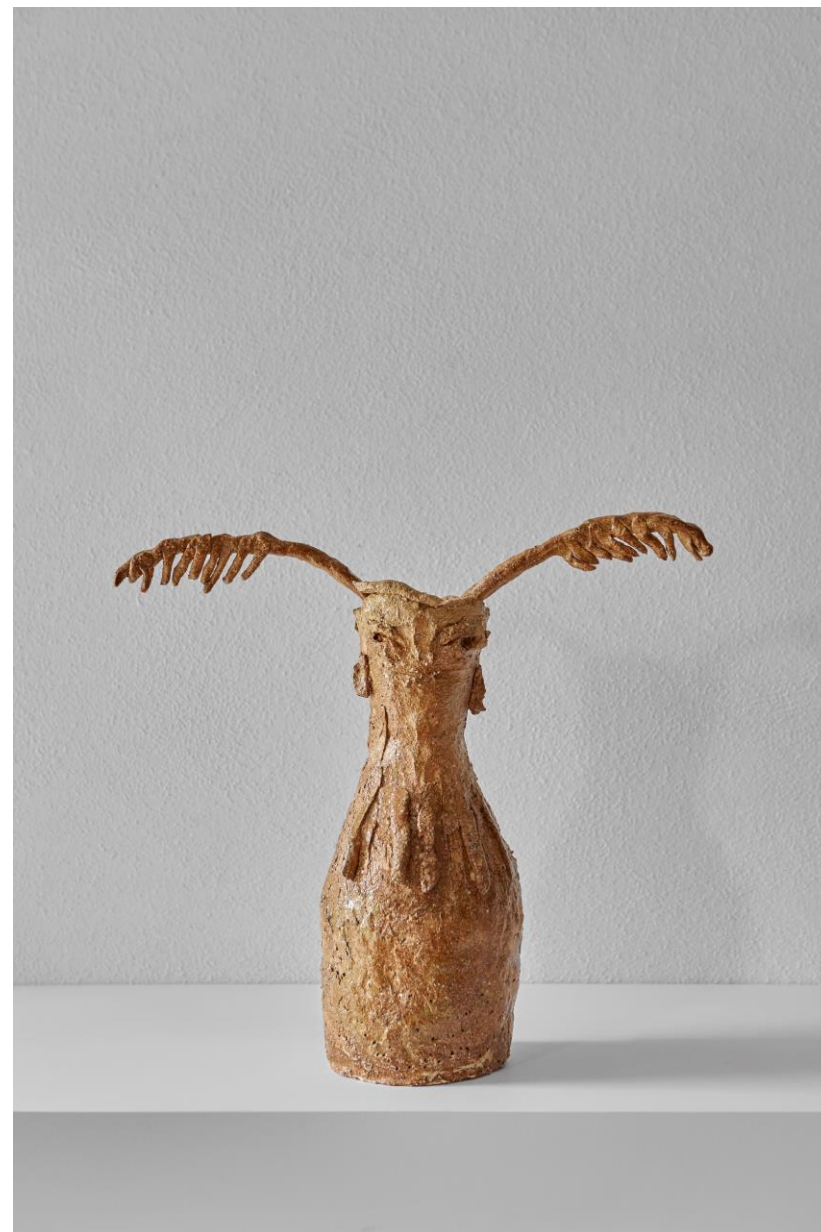

Vaso Farfalla 05, 2020
gres, smalto con garden soil / stoneware
glazed with garden soil
cm 17 x 28 x 38, variable dimensions