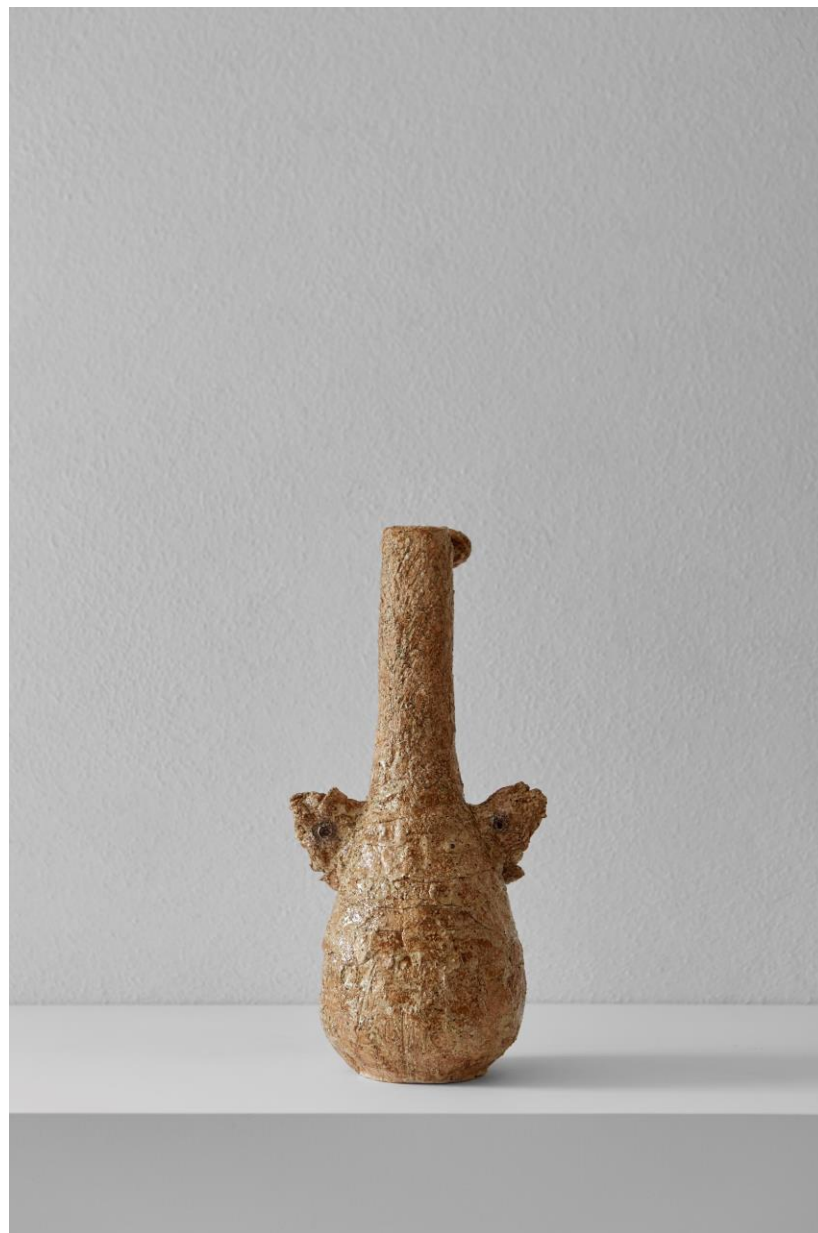

Vasi Farfalle 25, 2020
gres, smalto con cenere di fiori, terra del
giardino e sabbia di fiume / stoneware
glazed with flowers ash, garden soil and
river sand
cm 12 x 15 x 32, variable dimensions