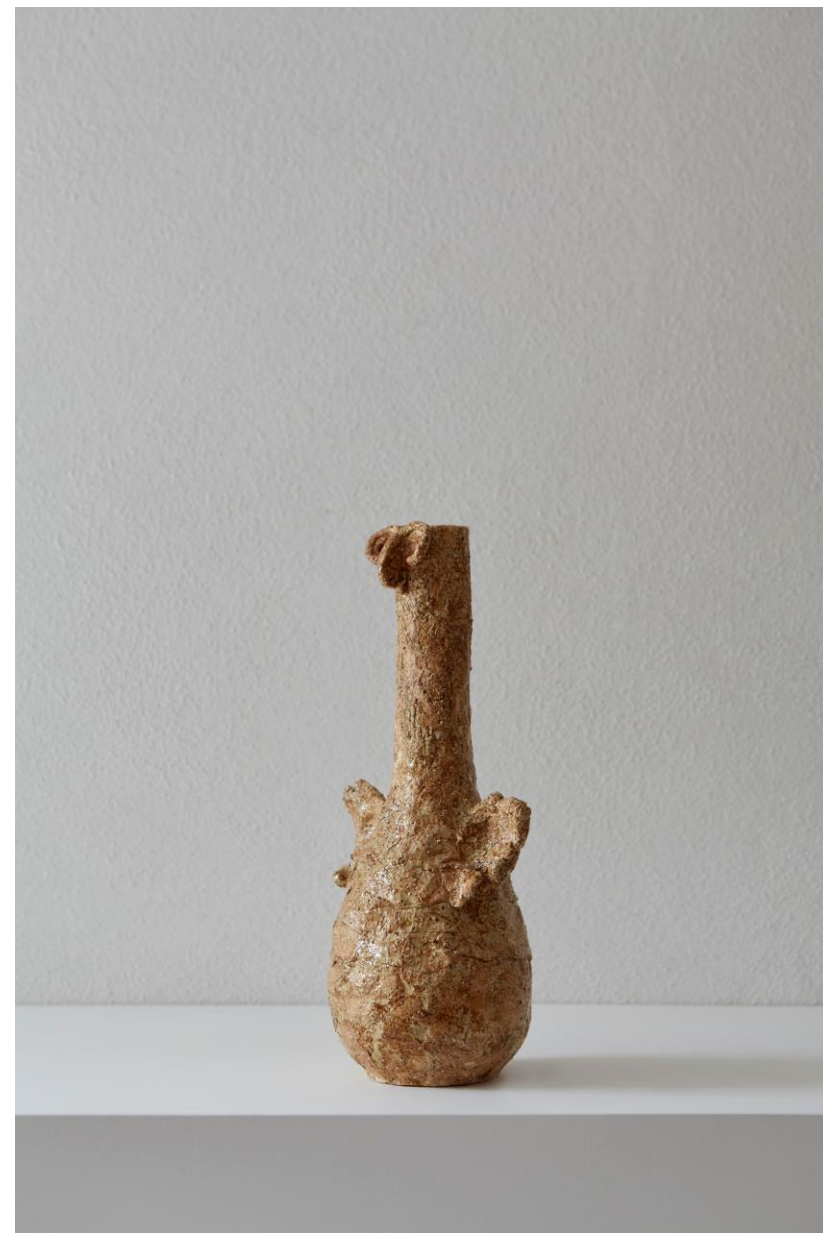

Vasi Farfalle 25, 2020
gres, smalto con cenere di fiori, terra del
giardino e sabbia di fiume / stoneware
glazed with flowers ash, garden soil and
river sand
cm 12 x 15 x 32, variable dimensions